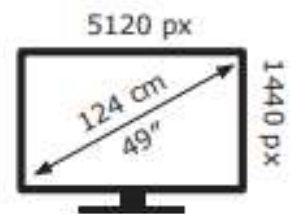

65 kWh/1000h

ABCDEF**G**
HDR
75 kWh/1000h